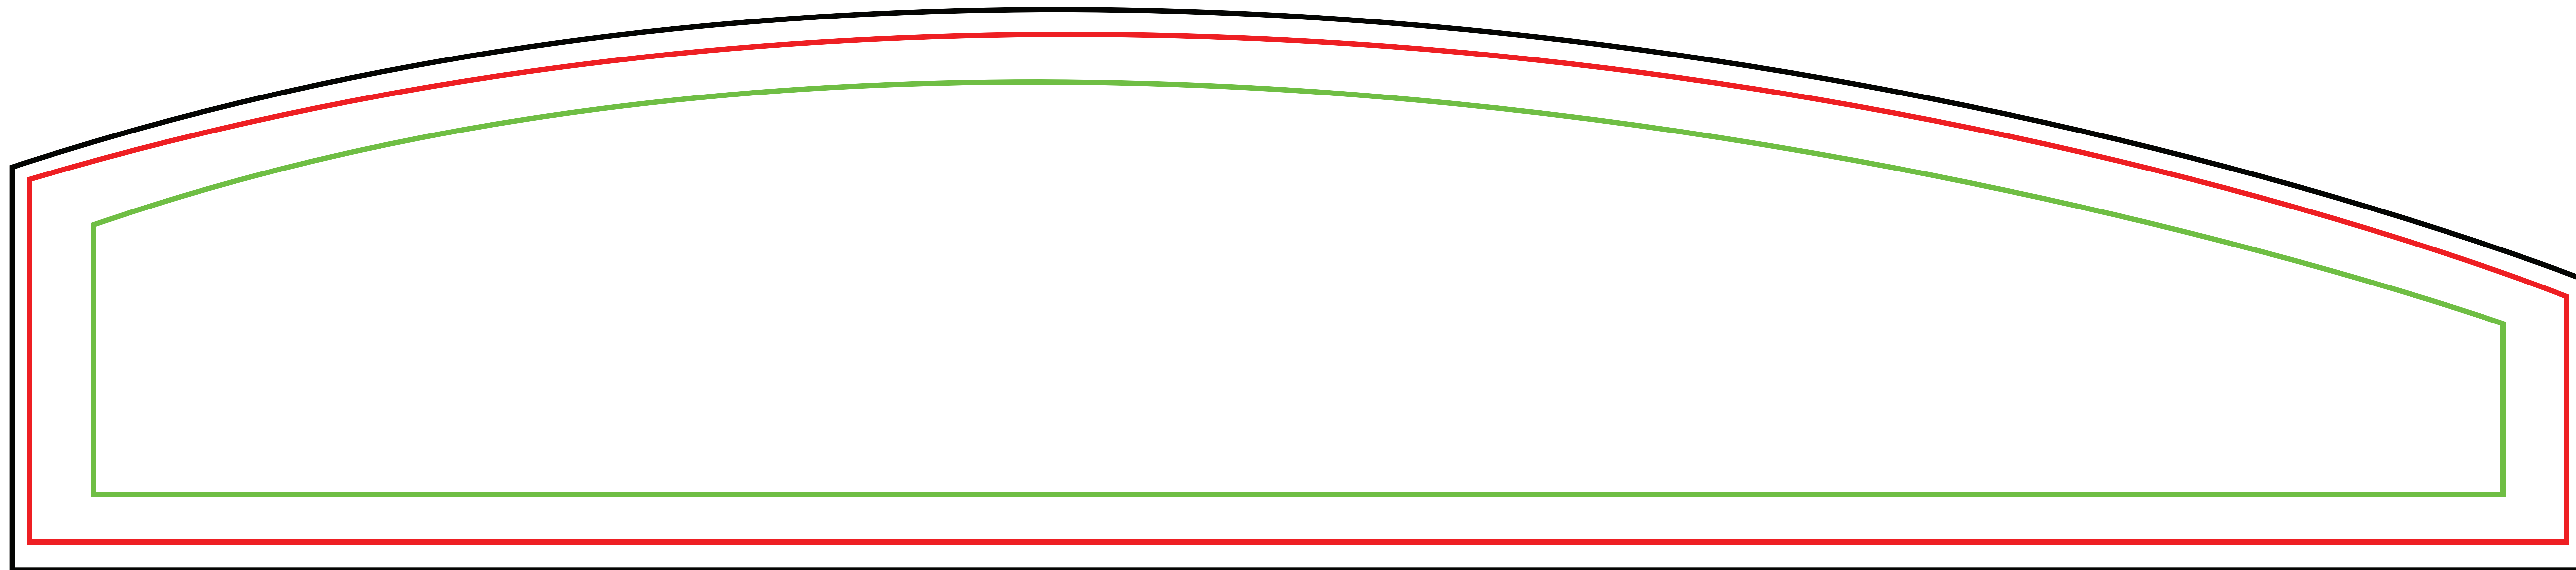

Orlando Header

Overall Graphic Dimensions: 40" x 8"

Safe Zone: 38" x 6.5"

Keep all your important graphics such as logo, text, and contact information in the yellow safe zone. THE BLUE AREA WILL PRINT

*Please be advised that the printed acrylic panels will not print white. If your file contains white, the final result of the white area will be clear.