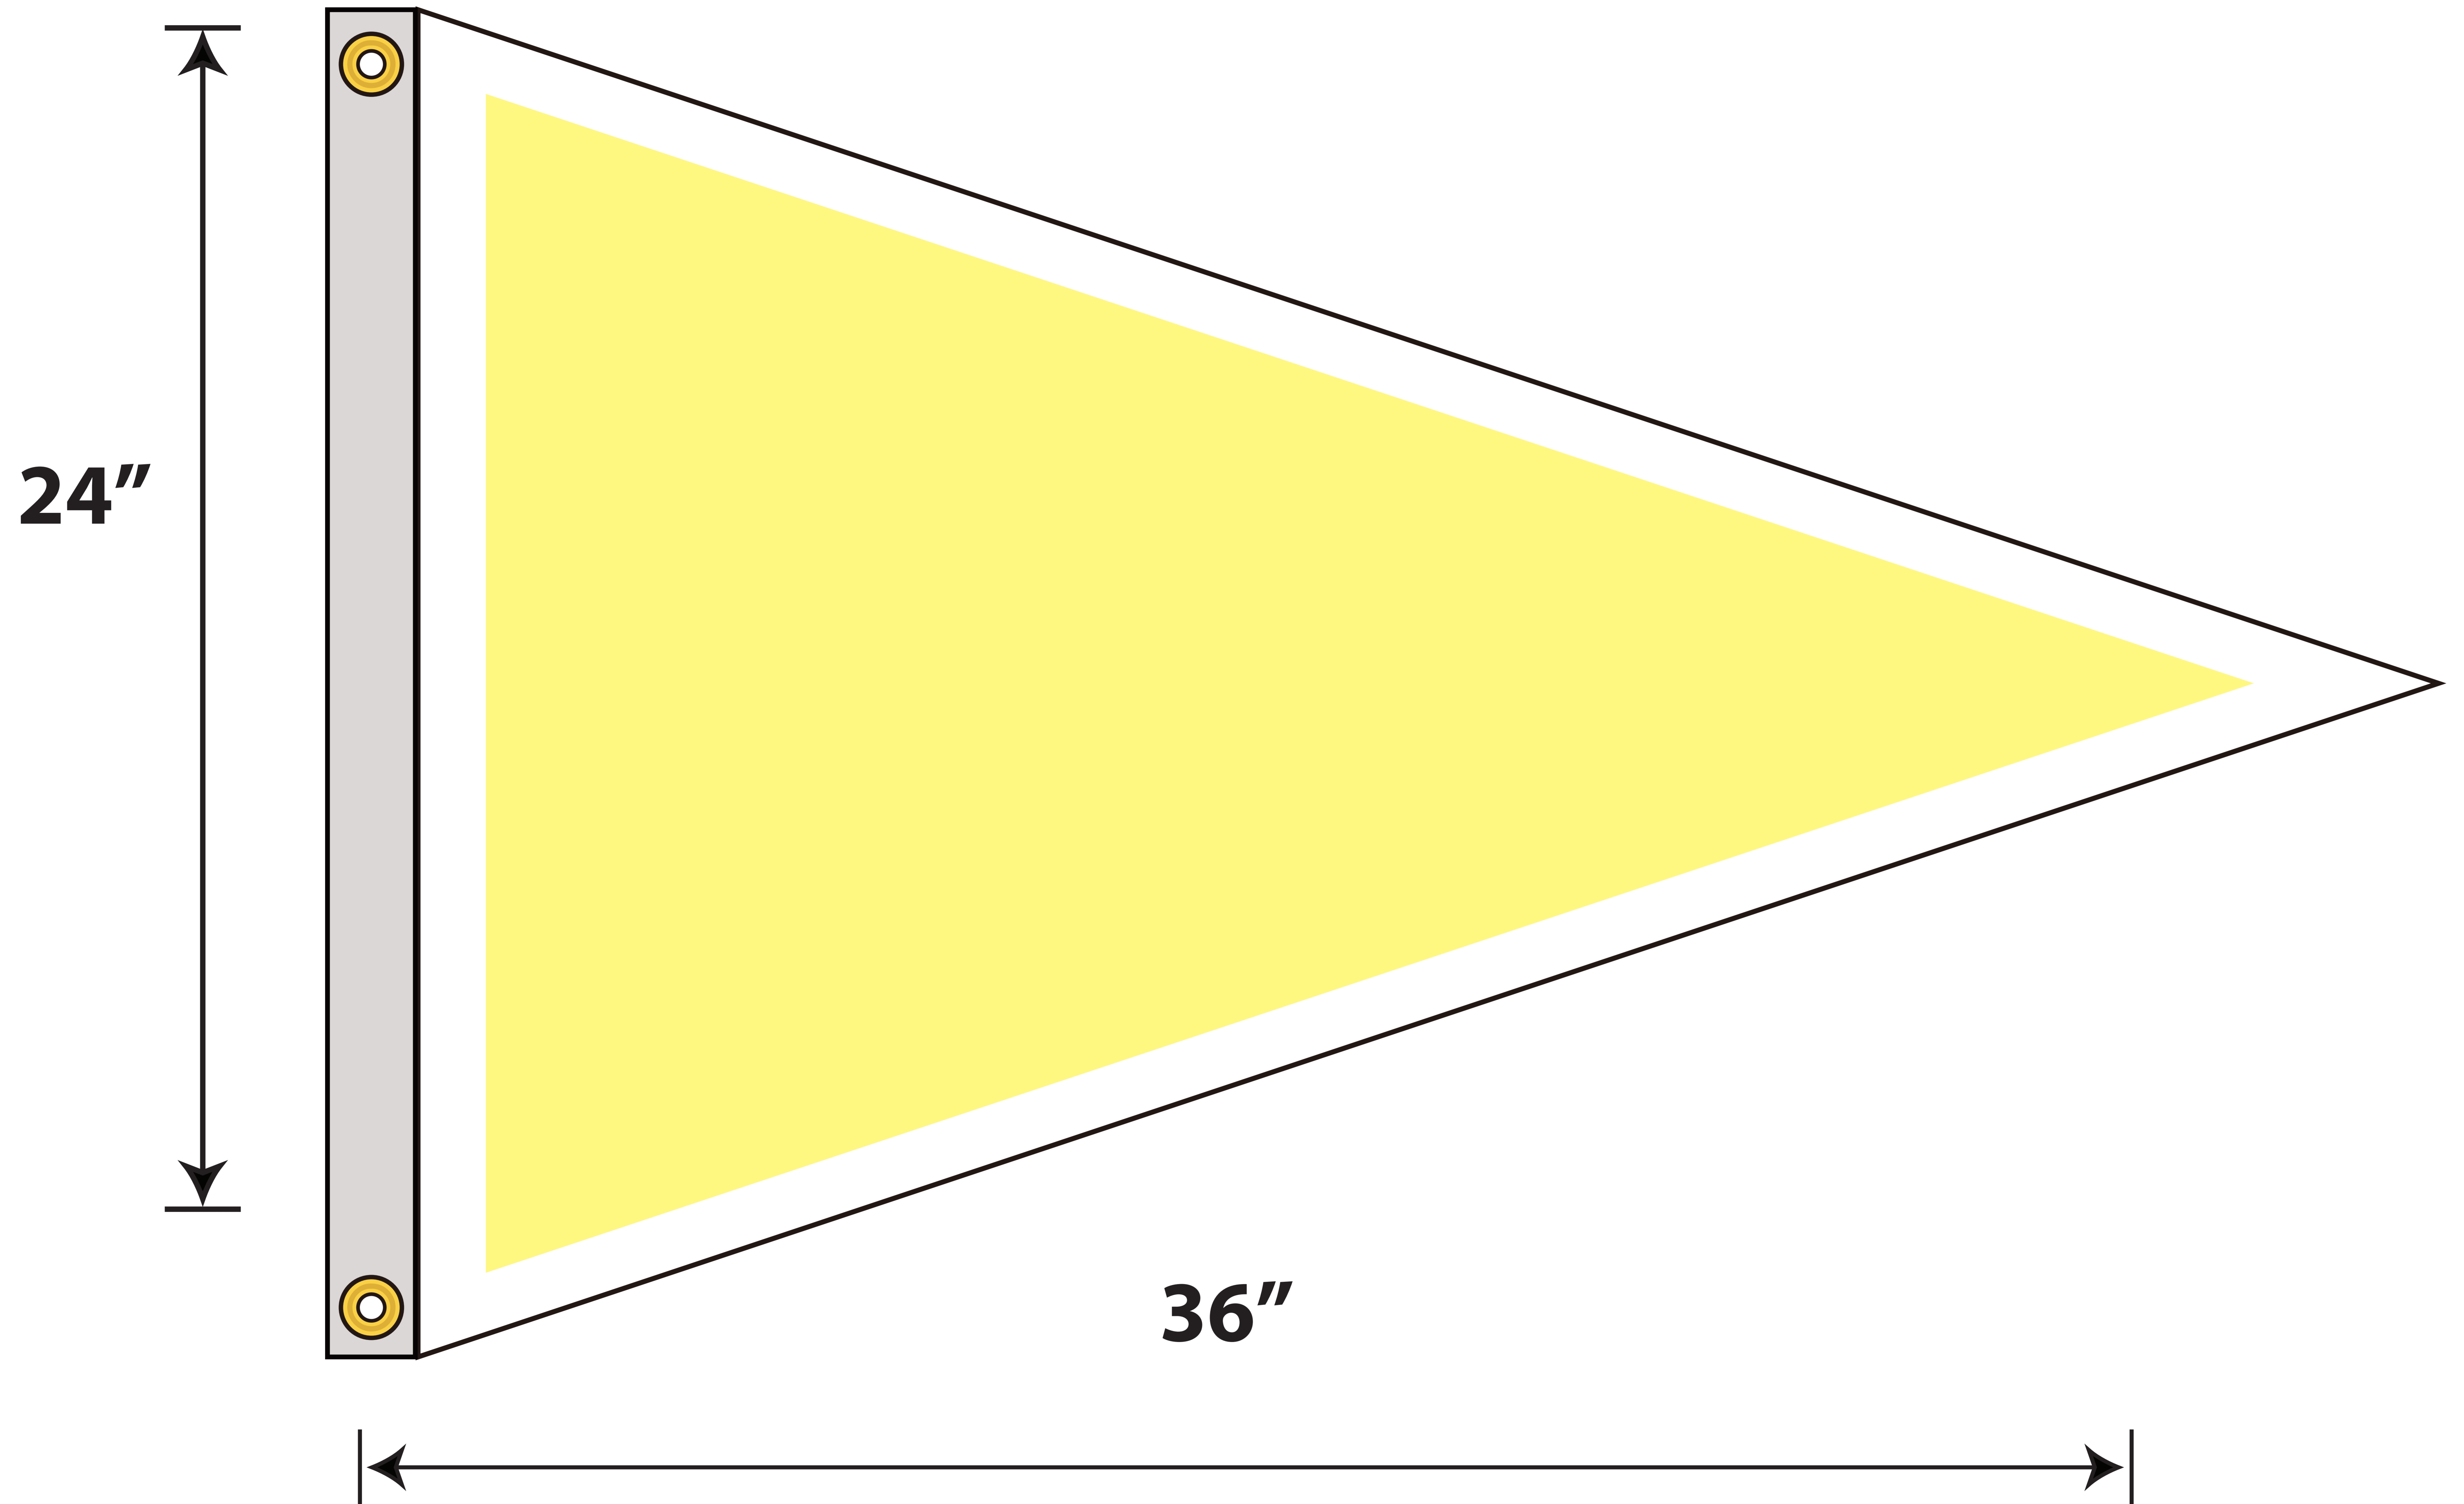

24" x 36" PENNANT FLAG SINGLE SIDED

TO BE USED PROPERLY, THIS
TEMPLATE MUST BE OPENED
IN A VECTOR BASED GRAPHIC
PROGRAM SUCH AS ADOBE
ILLUSTRATOR

SAVE ARTWORK AT DOCUMENT SIZE
KEEP ALL YOUR IMPORTANT GRAPHICS
SUCH AS LOGO, TEXT, AND CONTACT INFORMATION
INSIDE THE YELLOW SAFE ZONE AREA.
EMBED ALL IMAGES
CONVERT ALL TEXT TO OUTLINES

ACCEPTABLE FILE FORMATS:
ADOBE ILLUSTRATOR: .AI, .PDF, .EPS
ADOBE PHOTOSHOP: .PSD, .TIF, .JPG
NATIVE FILES ARE BEST

FABRIC COLOR:
LOGO COLOR:
QUANTITY:

FINISHED SIZE: 24" x 36"

VISIBLE WHEN DISPLAYED

YELLOW SAFE AREA: 31.5" x 24"