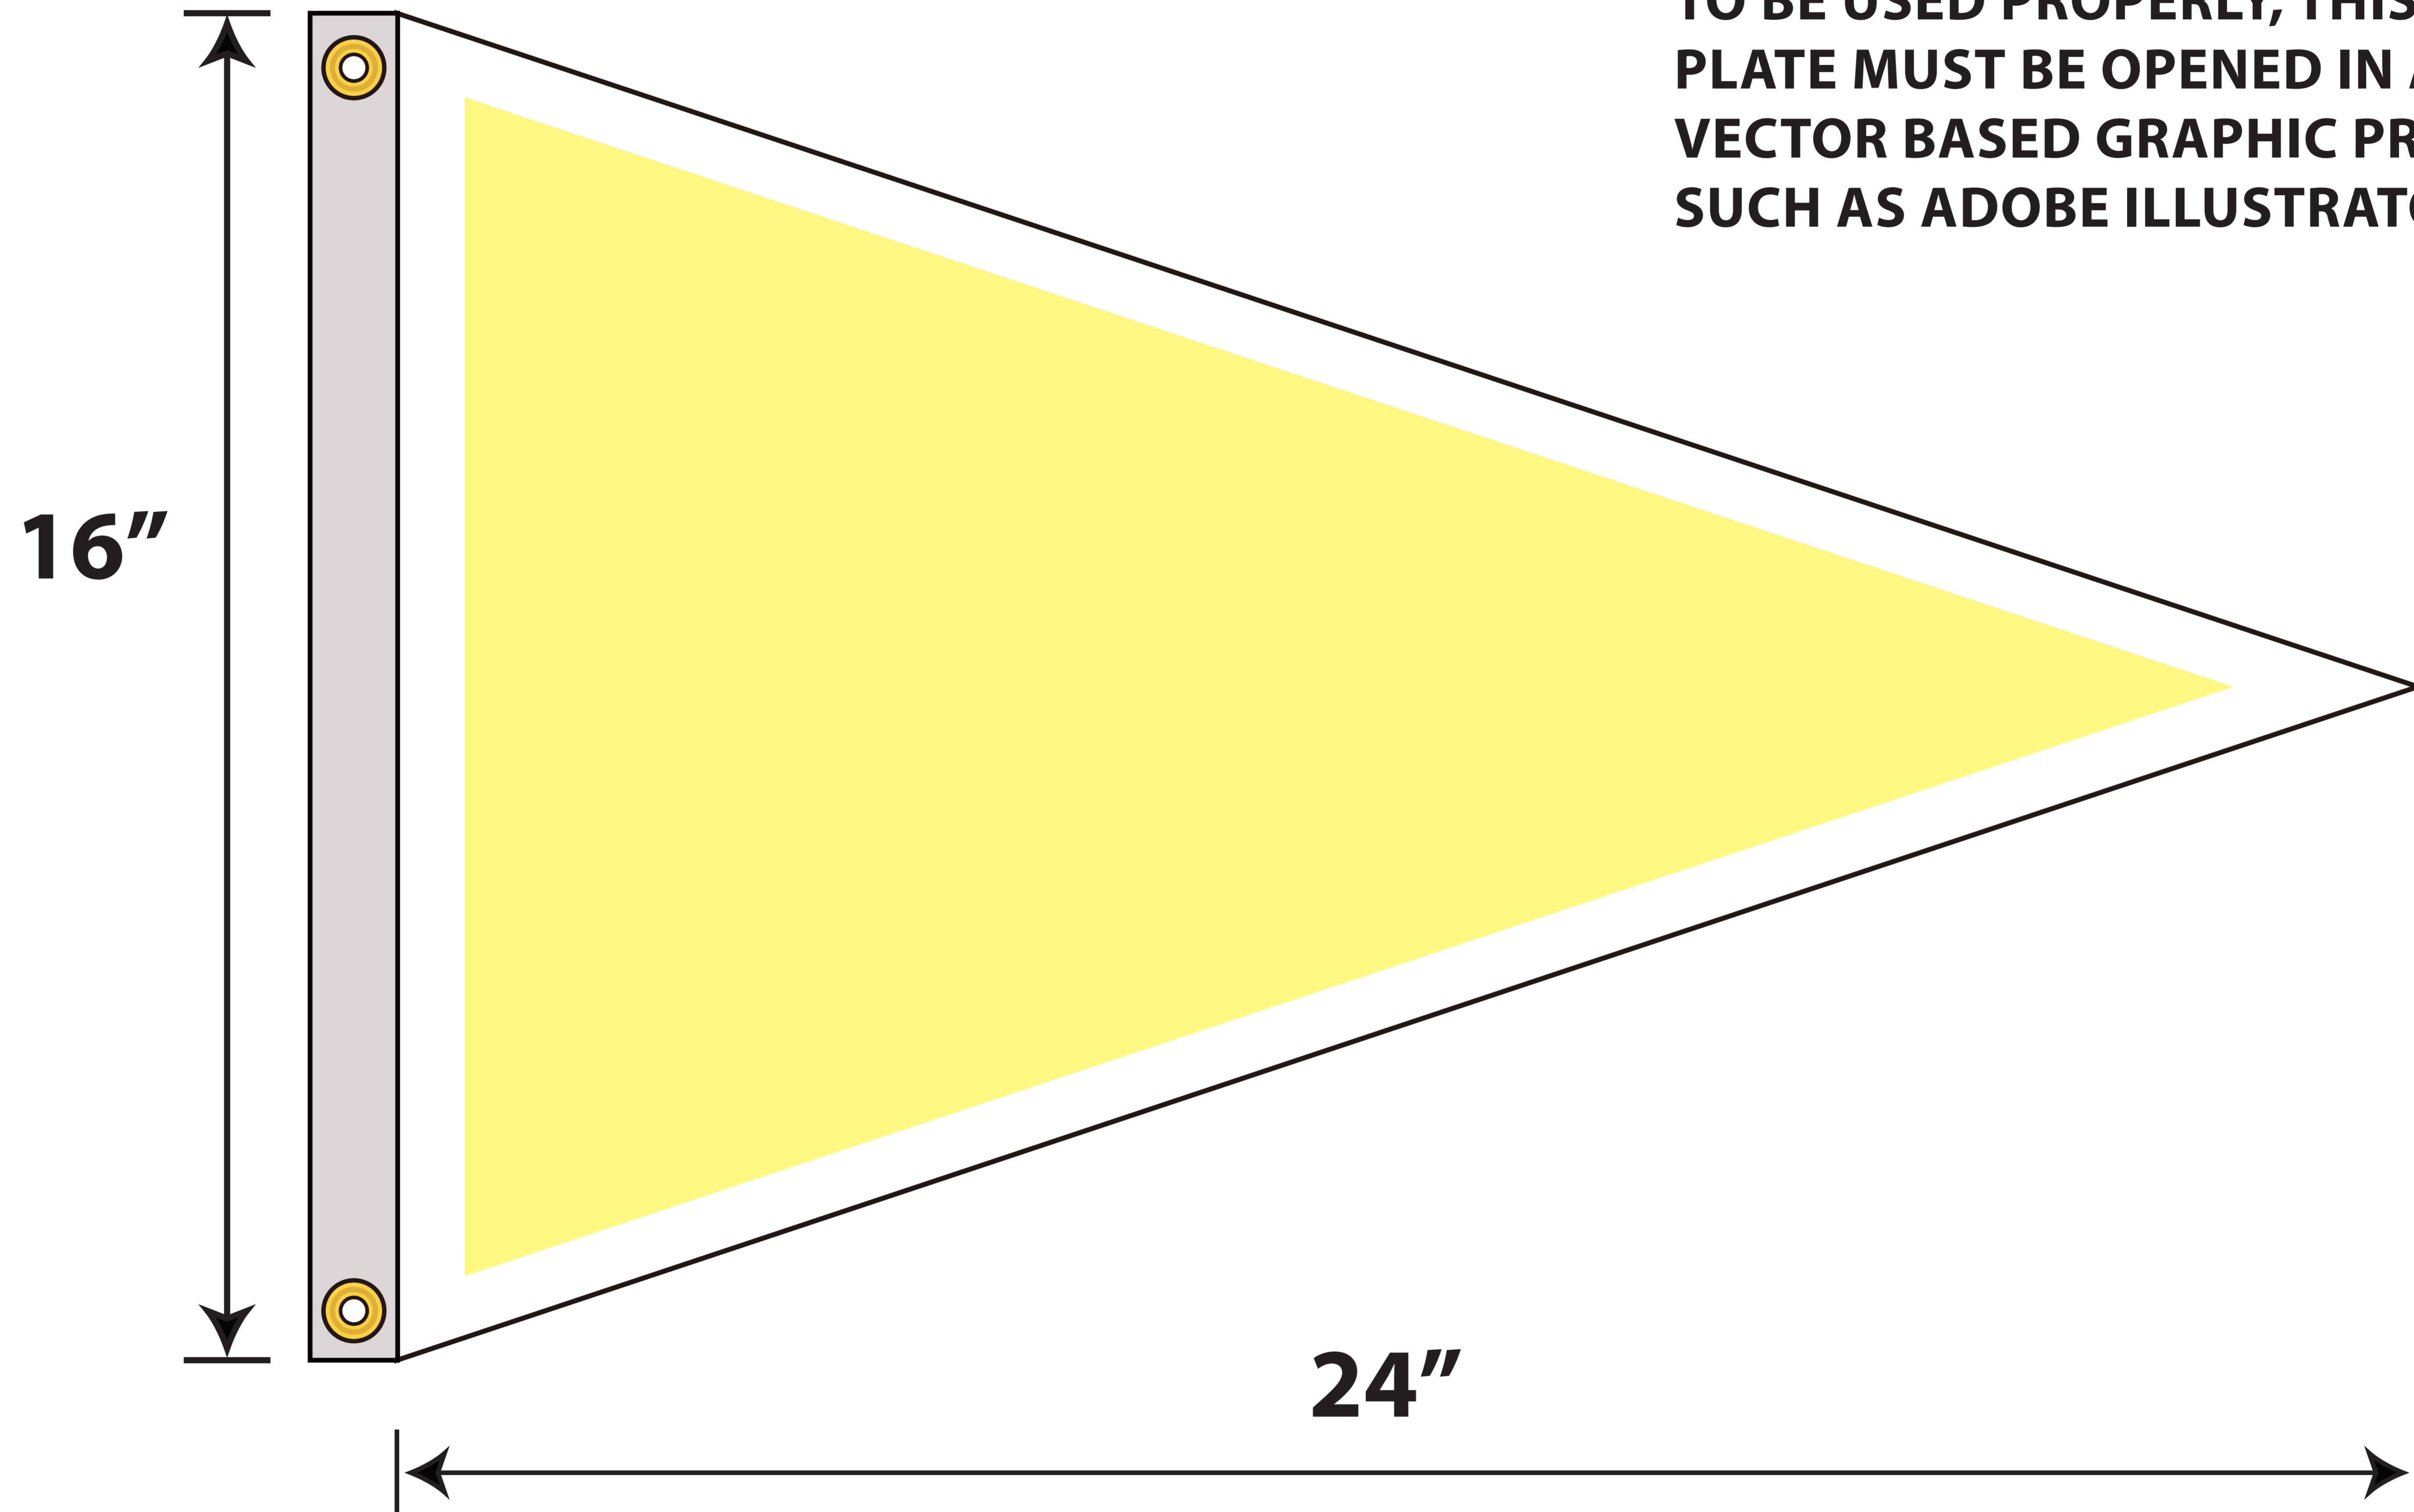

16" x 24" PENNANT FLAG SINGLE SIDED

SAVE ARTWORK AT DOCUMENT SIZE
KEEP ALL YOUR IMPORTANT GRAPHICS
SUCH AS LOGO, TEXT, AND CONTACT INFORMATION
INSIDE THE YELLOW SAFE ZONE AREA.
EMBED ALL IMAGES
CONVERT ALL TEXT TO OUTLINES

FABRIC COLOR:
LOGO COLOR:
QUANTITY:

FINISHED SIZE: 24" x 16"

VISIBLE WHEN DISPLAYED

YELLOW SAFE AREA: 21" x 14"

KEEP IMPORTANT TEXT/LOGOS WITHIN THIS AREA