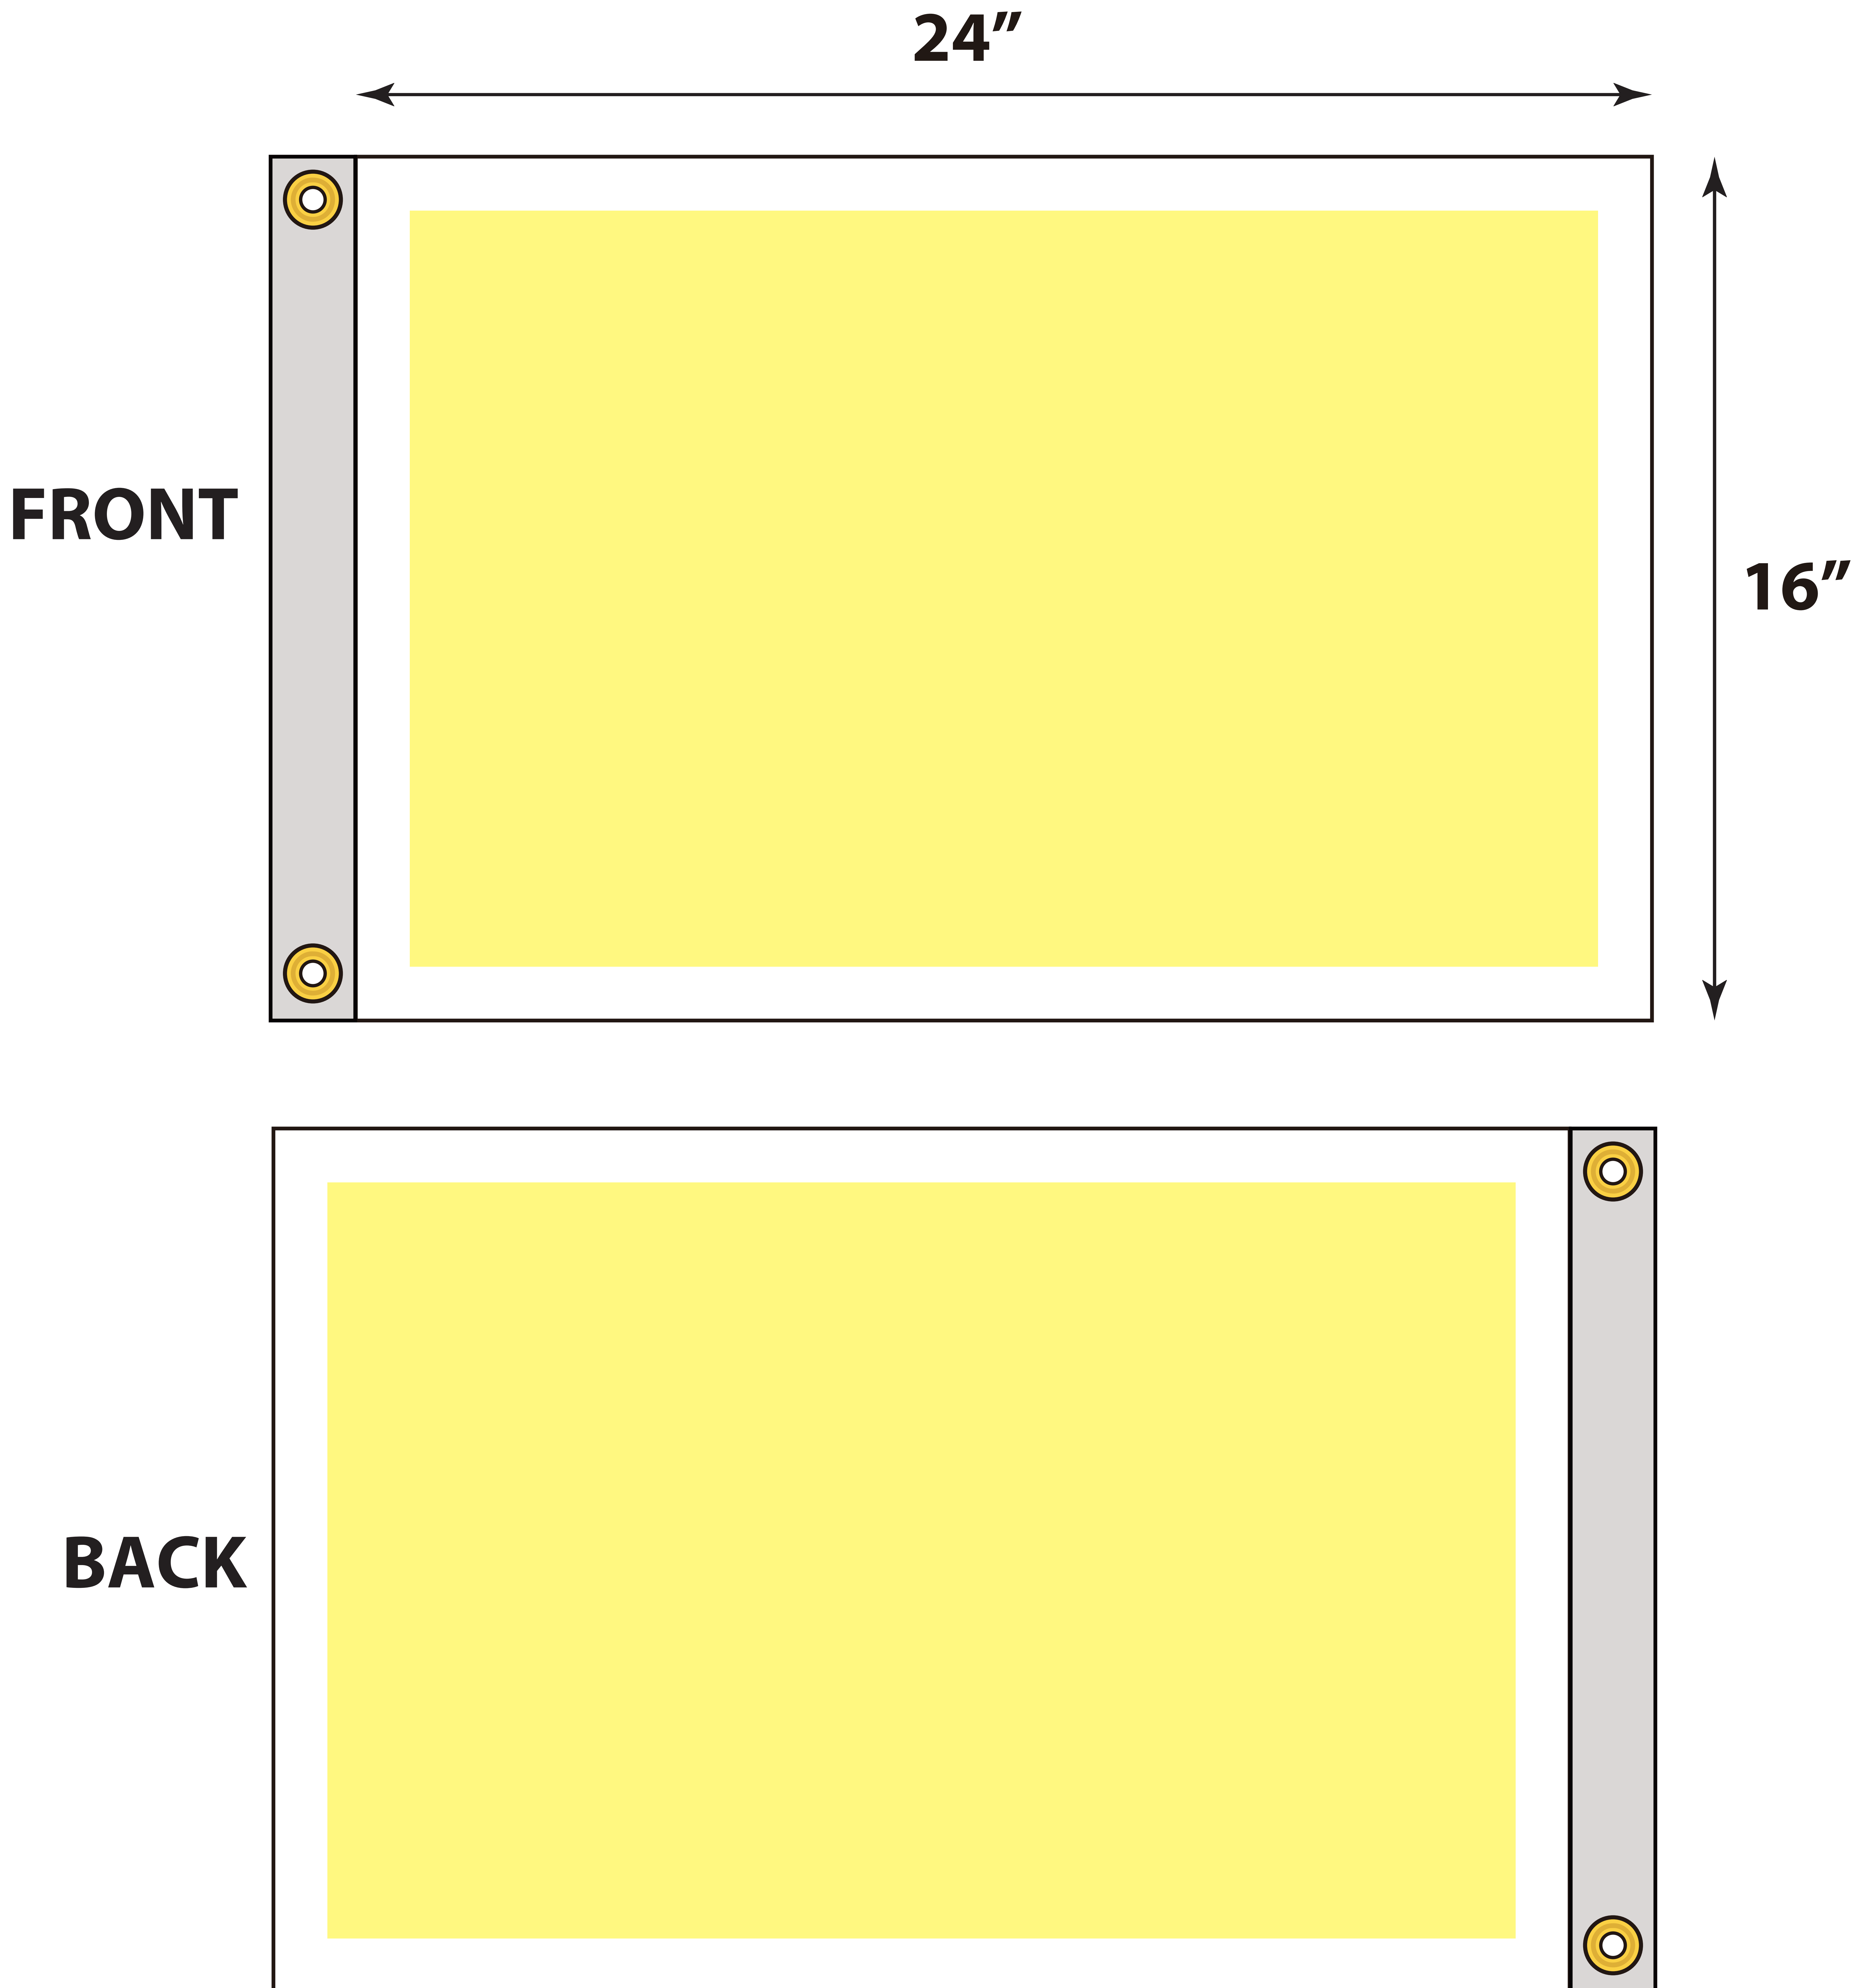

# 24" x 16" POLE FLAG DOUBLE SIDED

TO BE USED PROPERLY, THIS TEMPLATE MUST  
BE OPENED IN A VECTOR BASED GRAPHIC  
PROGRAM SUCH AS ADOBE ILLUSTRATOR

**FINISHED SIZE: 24" x 16"**

VISIBLE WHEN DISPLAYED

**YELLOW SAFE AREA: 22" x 14"**

KEEP IMPORTANT TEXT/LOGOS WITHIN THIS AREA

**FABRIC COLOR:**  
**LOGO COLOR:**  
**QUANTITY:**