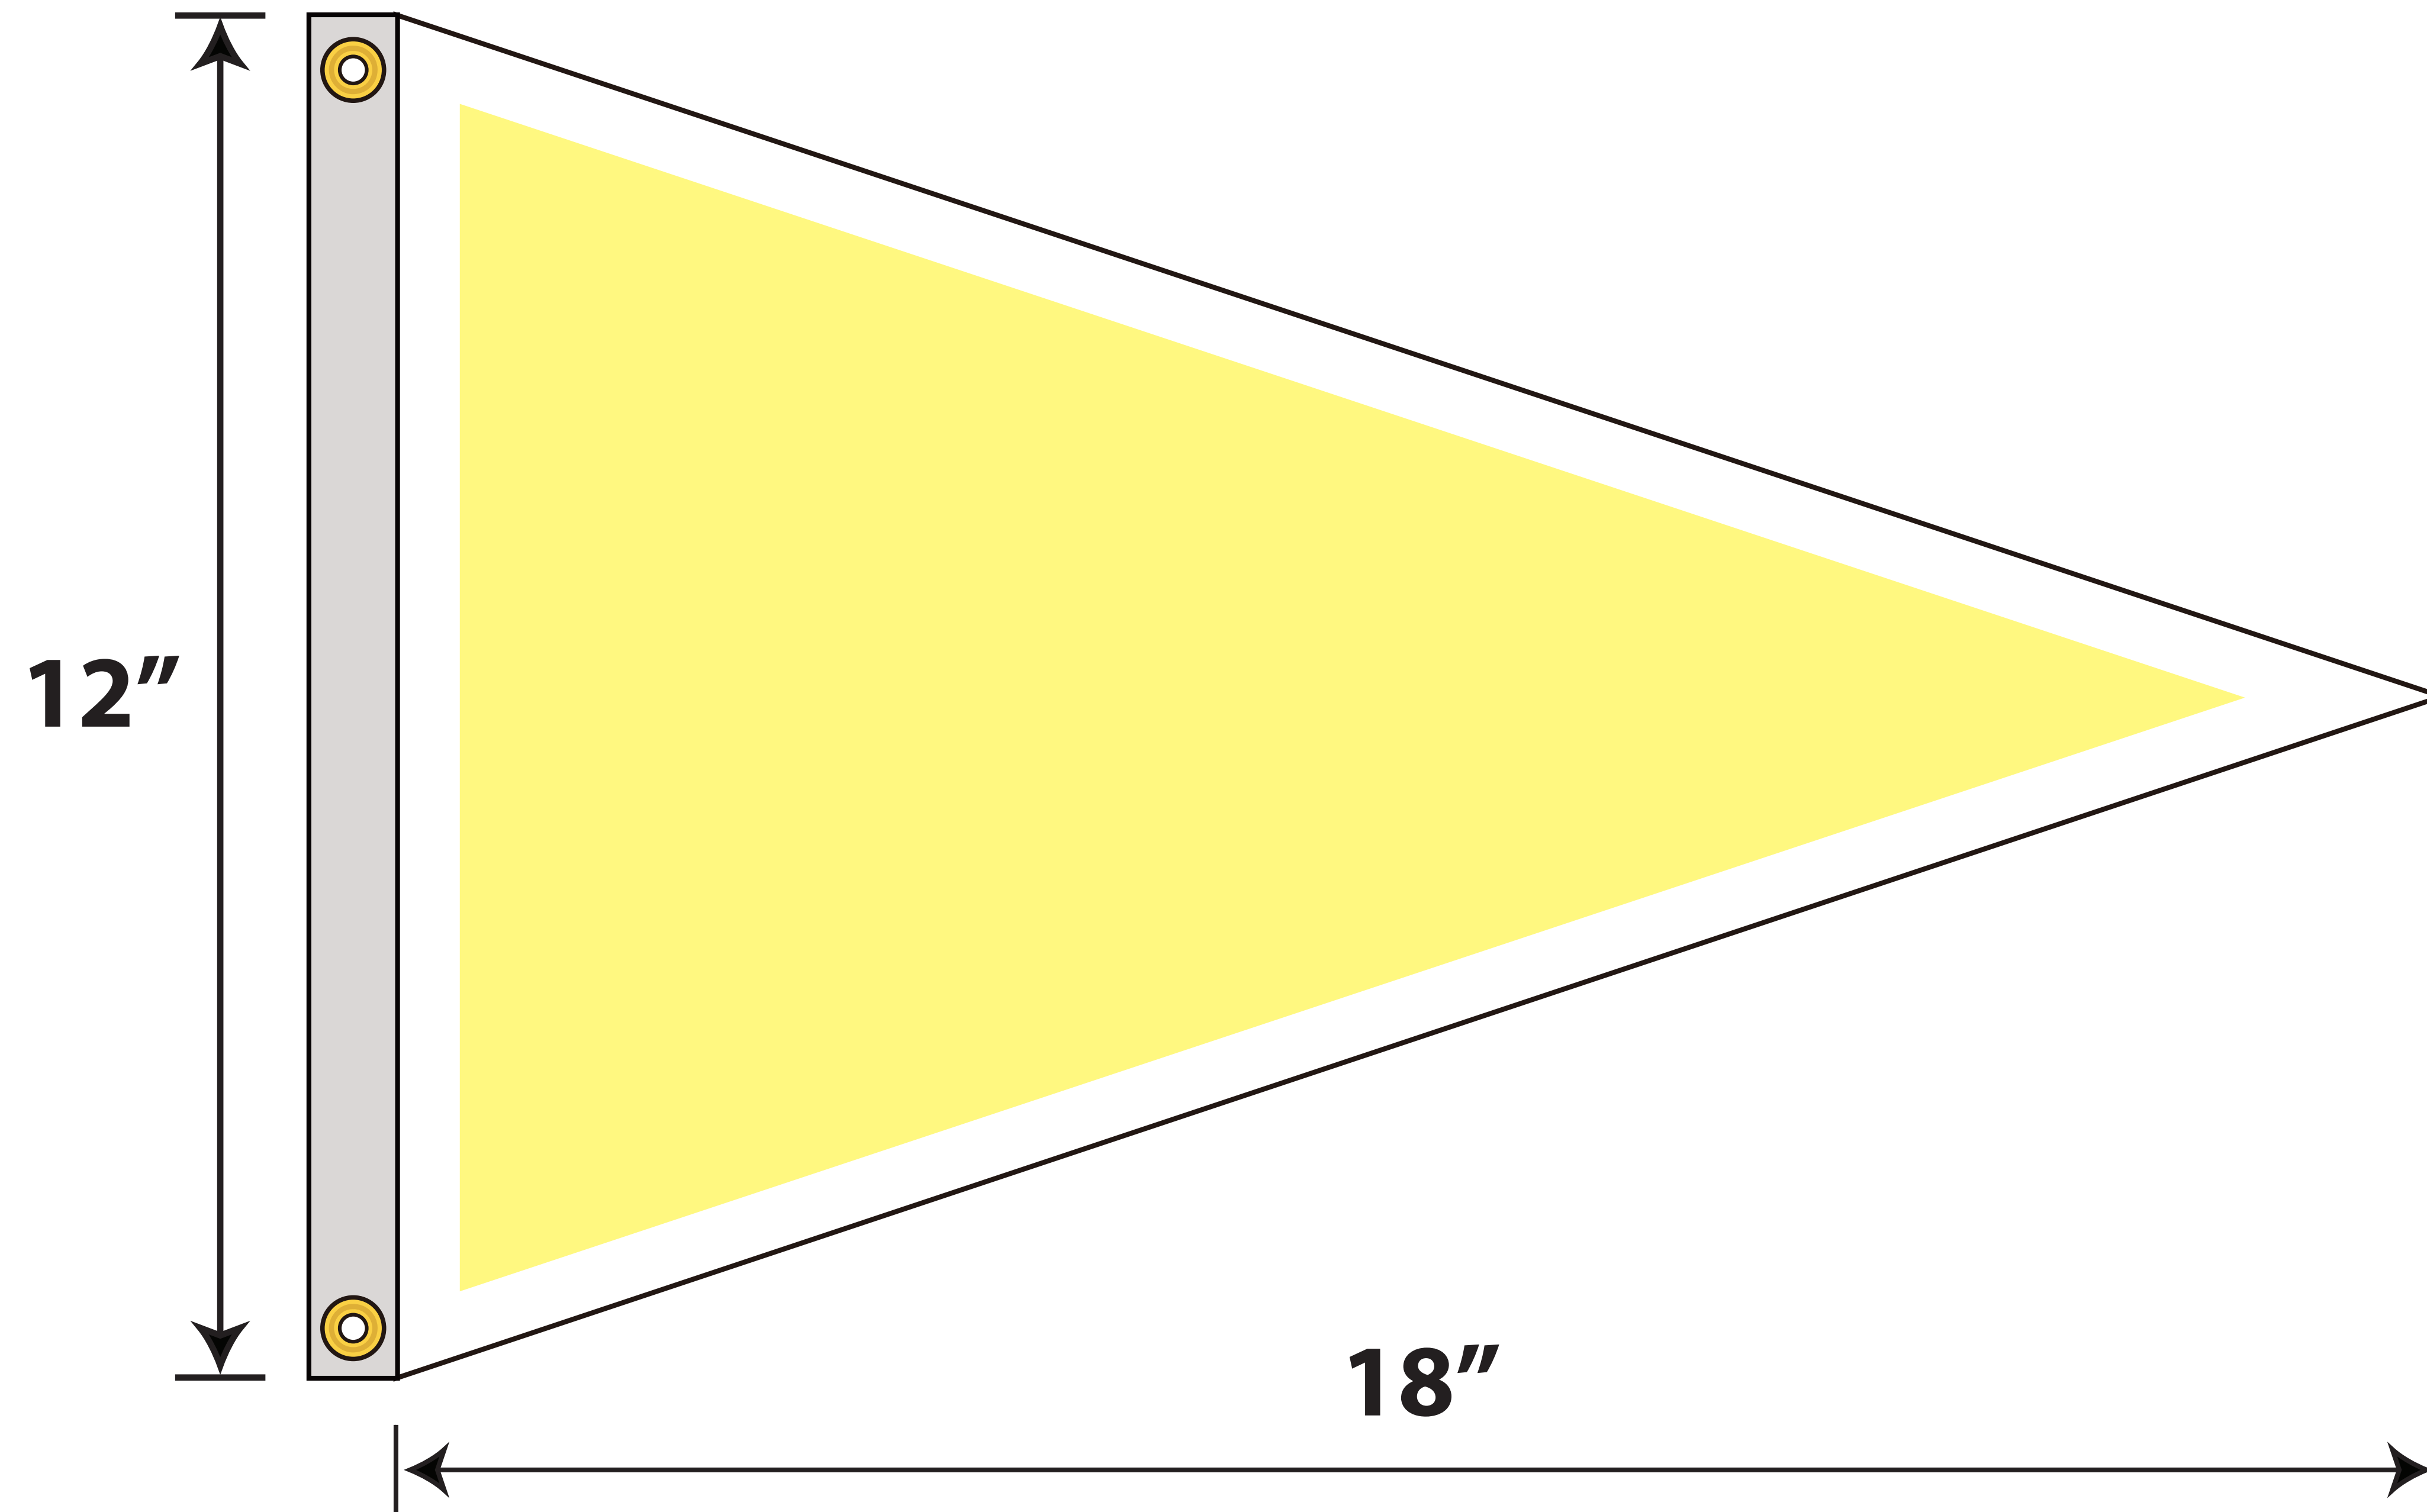

12" x 18" PENNANT FLAG SINGLE SIDED

TO BE USED PROPERLY, THIS TEMPLATE MUST
BE OPENED IN A VECTOR BASED GRAPHIC
PROGRAM SUCH AS ADOBE ILLUSTRATOR

SAVE ARTWORK AT DOCUMENT SIZE
KEEP ALL YOUR IMPORTANT GRAPHICS
SUCH AS LOGO, TEXT, AND CONTACT INFORMATION
INSIDE THE YELLOW SAFE ZONE AREA.
EMBED ALL IMAGES
CONVERT ALL TEXT TO OUTLINES

ACCEPTABLE FILE FORMATS:
ADOBE ILLUSTRATOR: .AI, .PDF, .EPS
ADOBE PHOTOSHOP: .PSD, .TIF, .JPG
NATIVE FILES ARE BEST

FABRIC COLOR:
LOGO COLOR:
QUANTITY:

FINISHED SIZE: 18" x 12"

VISIBLE WHEN DISPLAYED

YELLOW SAFE AREA: 15.75" x 10.5"