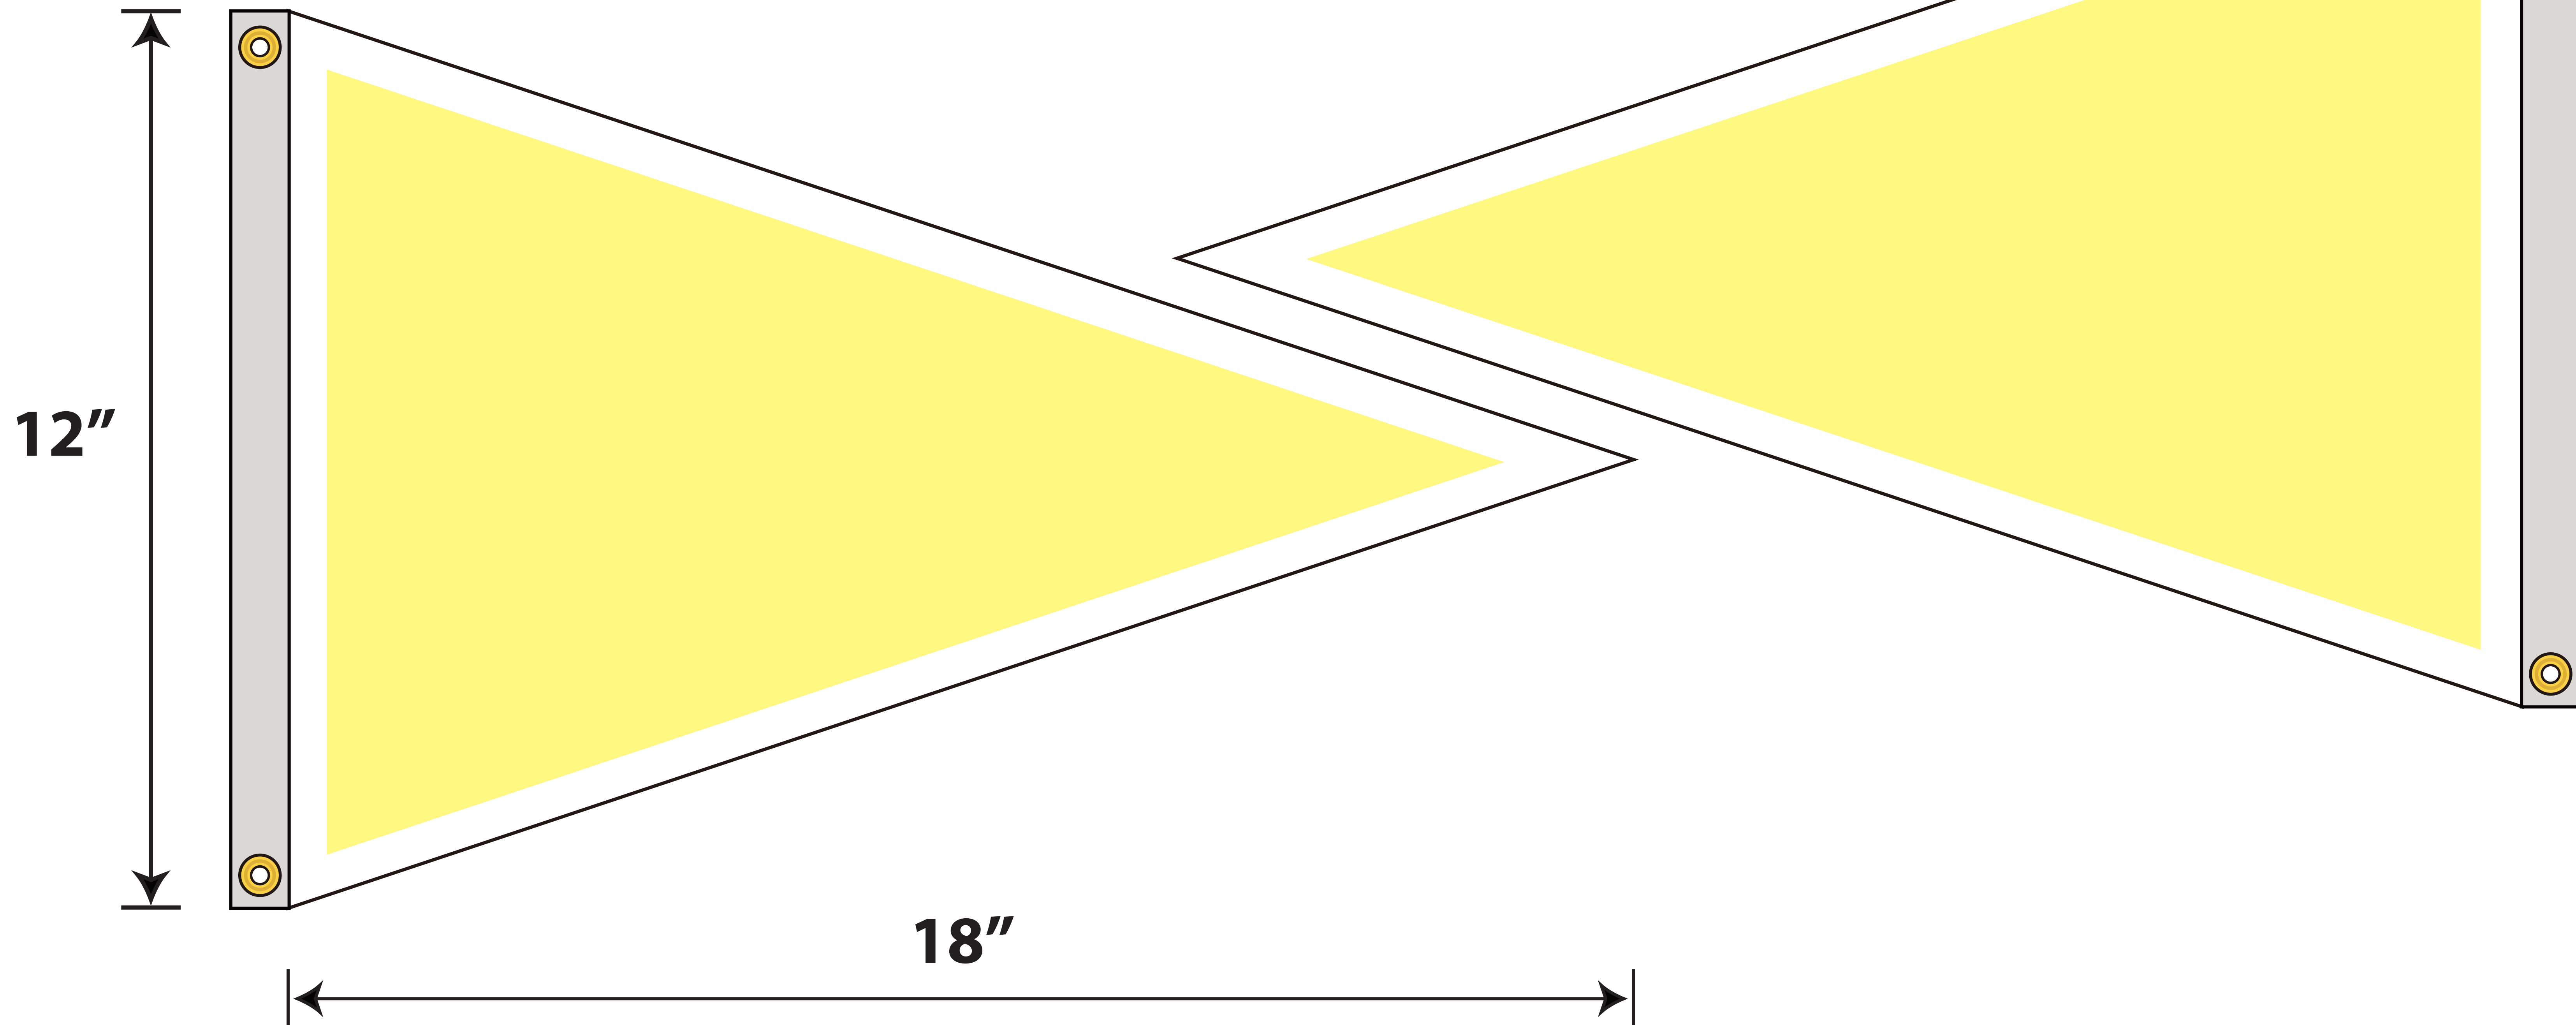

12" x 18" PENNANT FLAG DOUBLE SIDED

TO BE USED PROPERLY, THIS TEMPLATE MUST
BE OPENED IN A VECTOR BASED GRAPHIC
PROGRAM SUCH AS ADOBE ILLUSTRATOR

SAVE ARTWORK AT DOCUMENT SIZE
KEEP ALL YOUR IMPORTANT GRAPHICS
SUCH AS LOGO, TEXT, AND CONTACT INFORMATION
INSIDE THE YELLOW SAFE ZONE AREA.
EMBED ALL IMAGES
CONVERT ALL TEXT TO OUTLINES

ACCEPTABLE FILE FORMATS:
ADOBE ILLUSTRATOR: .AI, .PDF, .EPS
ADOBE PHOTOSHOP: .PSD, .TIF, .JPG
NATIVE FILES ARE BEST

FABRIC COLOR:
LOGO COLOR:
QUANTITY:

FINISHED SIZE: 18" x 12"

VISIBLE WHEN DISPLAYED

YELLOW SAFE AREA: 15.75" x 10.5"