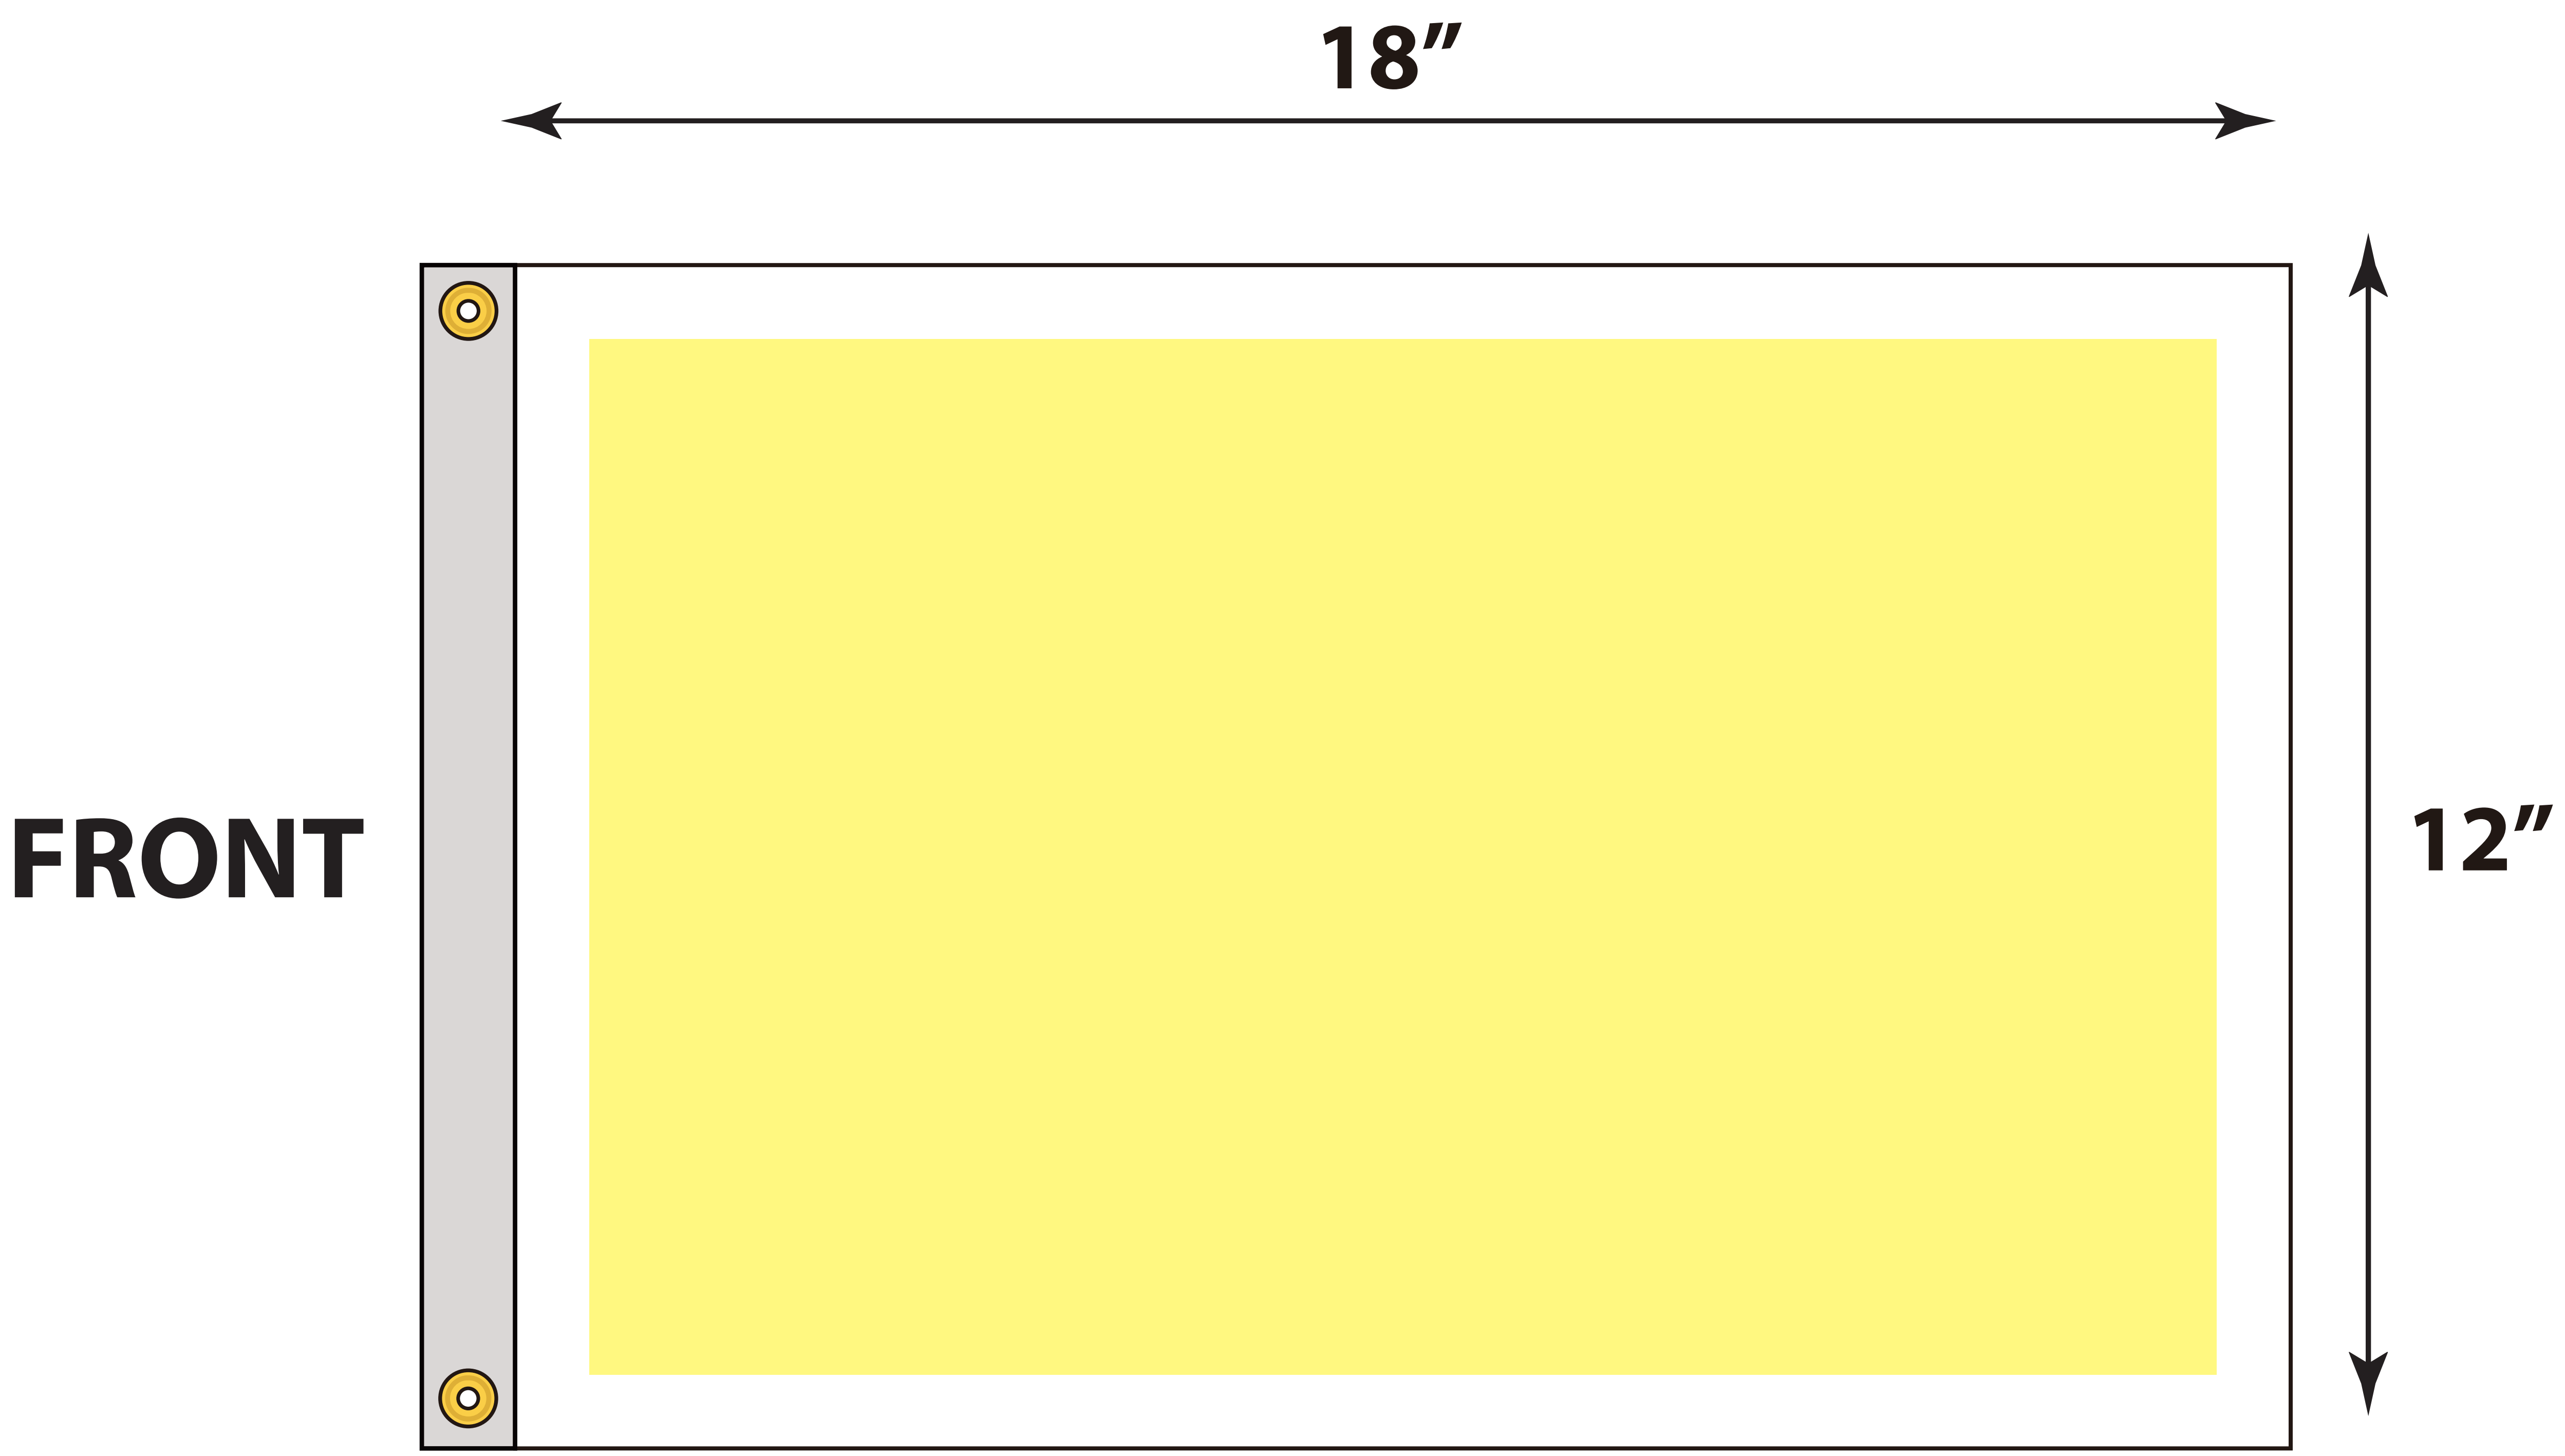

12" x 18" POLE FLAG DOUBLE SIDED

TO BE USED PROPERLY, THIS TEMPLATE MUST
BE OPENED IN A VECTOR BASED GRAPHIC
PROGRAM SUCH AS ADOBE ILLUSTRATOR

FINISHED SIZE: 12" x 18"
VISIBLE WHEN DISPLAYED

YELLOW SAFE AREA: 16.5" x 10.5"
KEEP IMPORTANT TEXT/LOGOS WITHIN THIS AREA

SAVE ARTWORK AT DOCUMENT SIZE
KEEP ALL YOUR IMPORTANT GRAPHICS
SUCH AS LOGO, TEXT, AND OTHER CONTENT
INSIDE THE YELLOW SAFE ZONE AREA.
EMBED ALL IMAGES
CONVERT ALL TEXT TO OUTLINES

FABRIC COLOR:
LOGO COLOR:
QUANTITY: